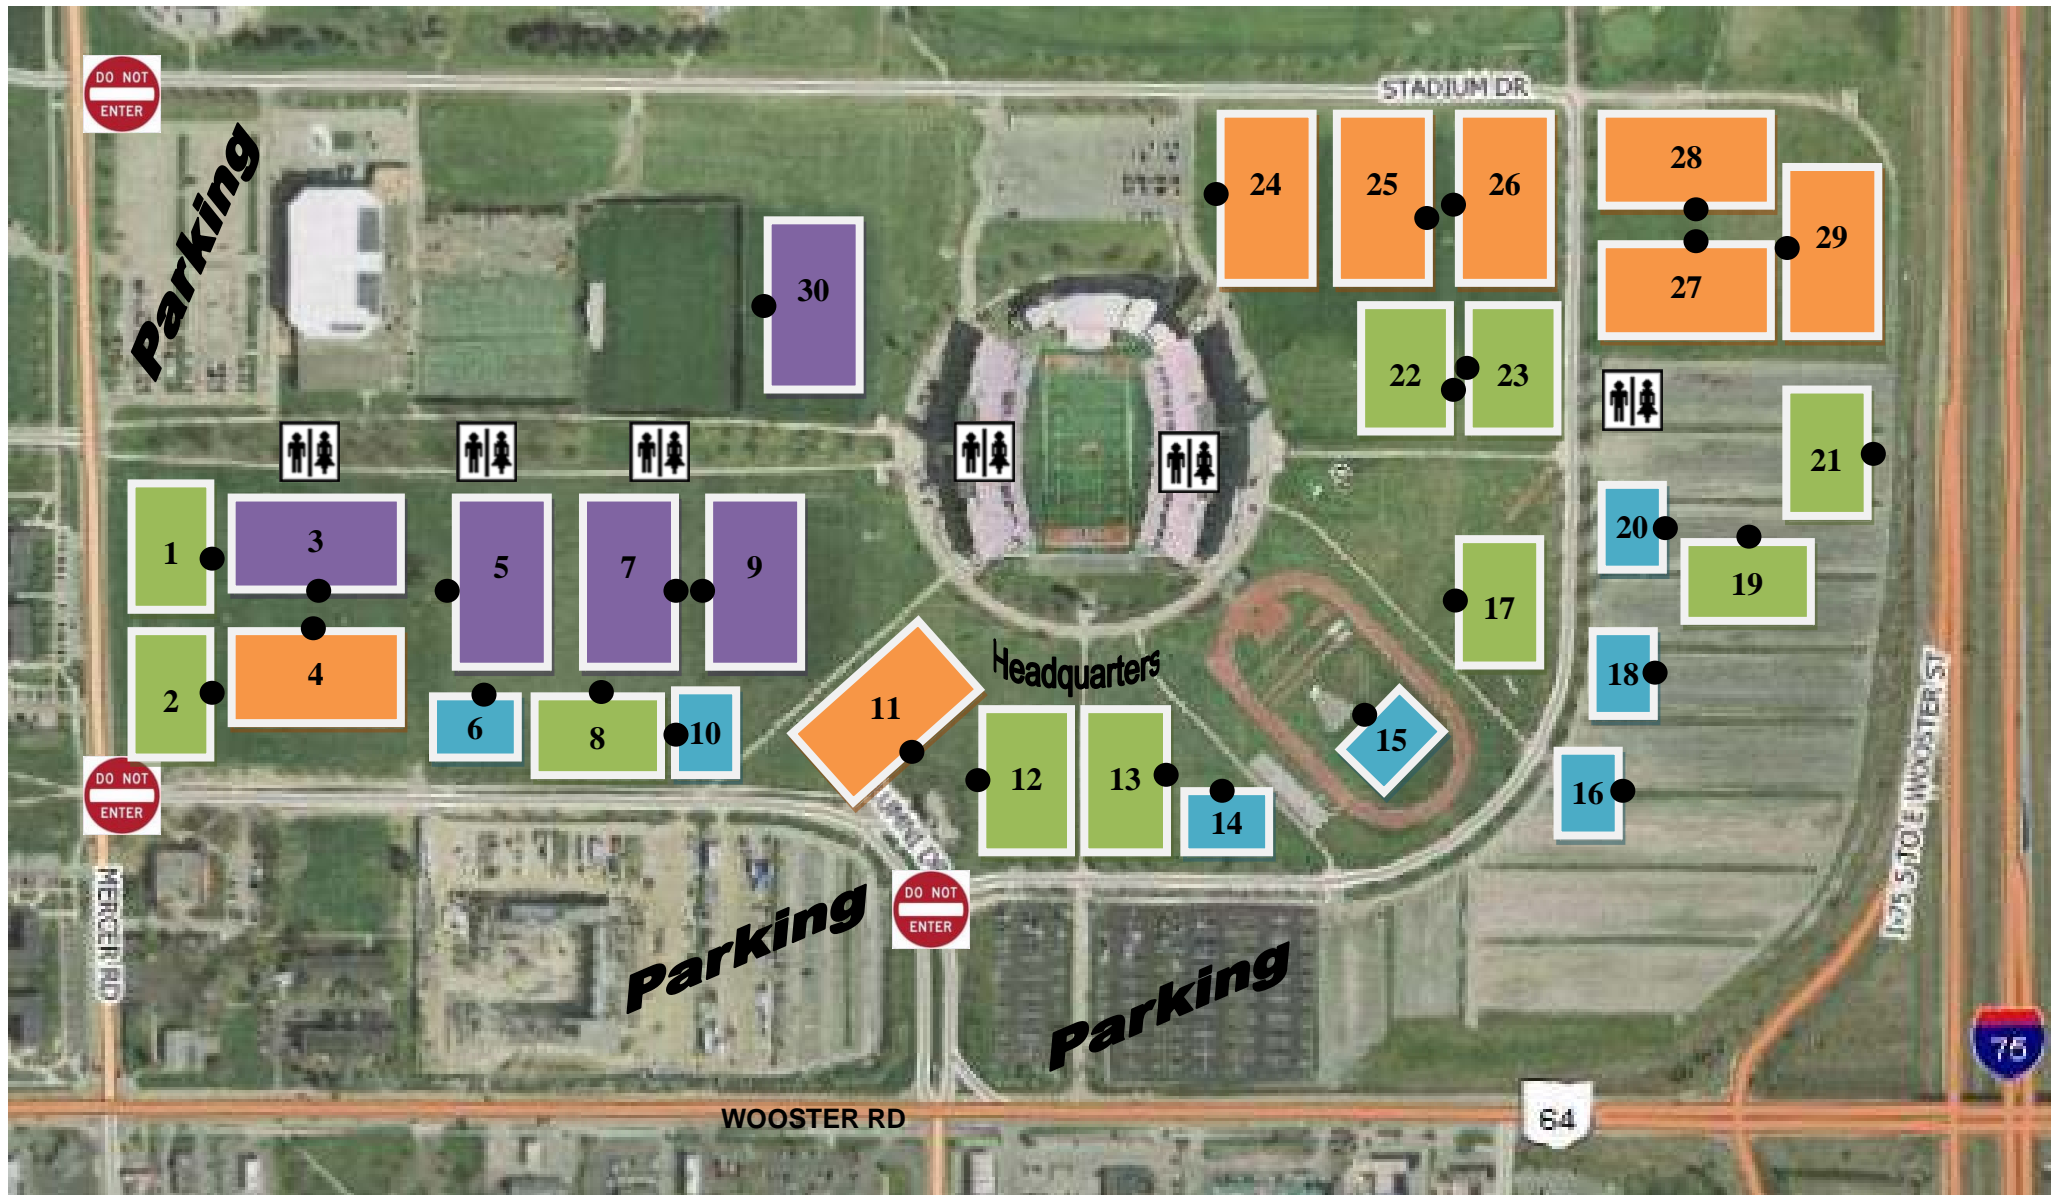

2011 Bowling Green Fall Soccer Challenge Field Map

● Designates Players' Bench Side of Field